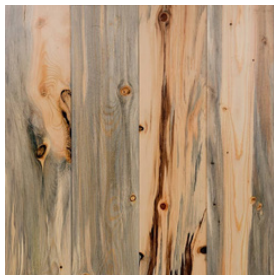

EASILY CONNECT YOUR TABLES WITH

TABLELINKS

BY BLACK HOUND DESIGN COMPANY

BEETLEKILL PINE

30x30	$920
30x38	$1080